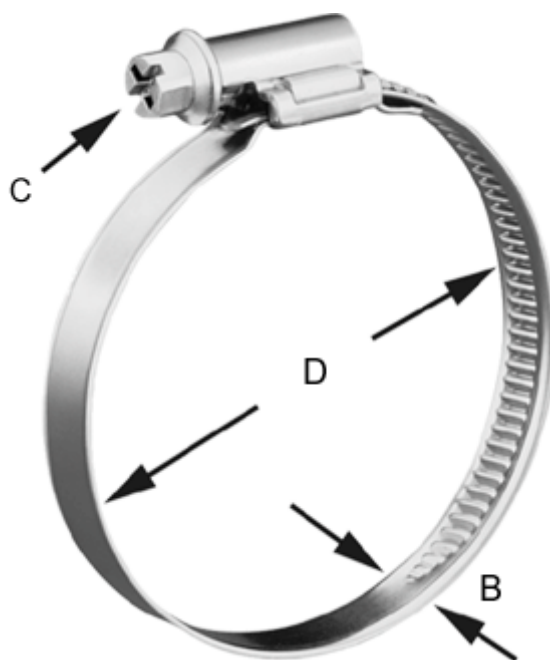

Data Sheet

Article number: 021366705037

Description: Worm Drive Hose Clip
TORRO 30-45/12 C7 W5

Measures

C (screw type) = C7 - 7mm

Diameter D = 30-45

Width B = 12.0